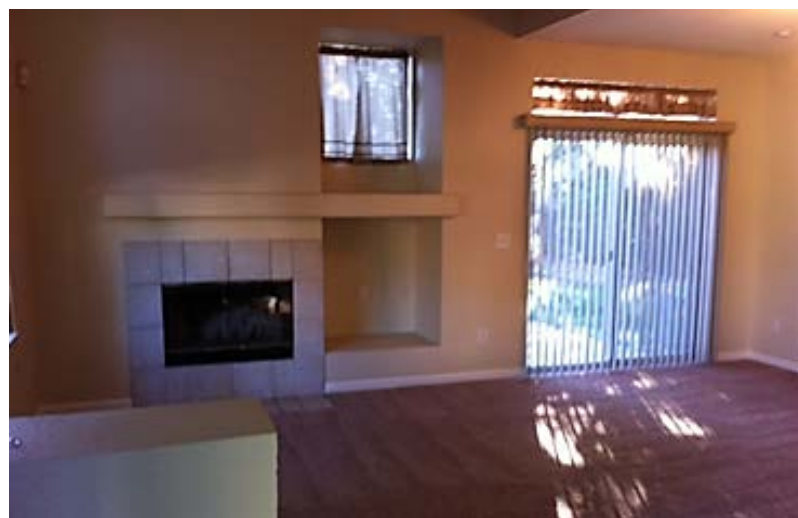

Property Details

Building Size	1,392 sf
Features	<ul style="list-style-type: none"> • Corner Lot ! • 3 Bedrooms • 2.5 Bathrooms • 2 Car Garage • Fireplace • Laundry Room
Terms	<ul style="list-style-type: none"> • \$2,195 per Month • Available 30 days • Pets Negotiable • Minimum One Year Lease